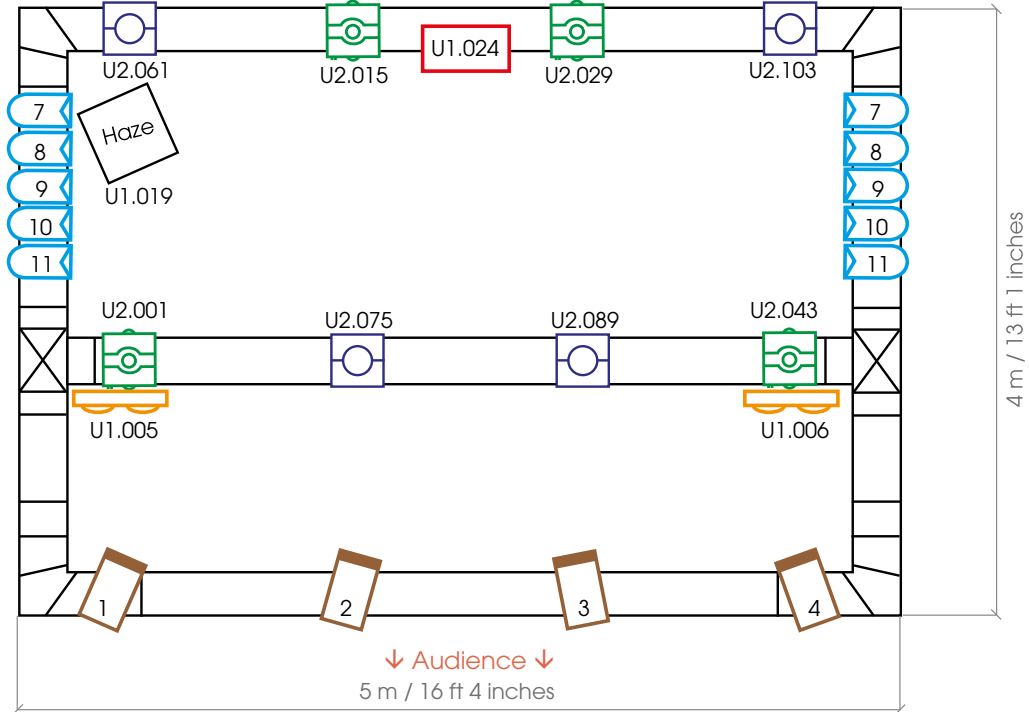

RIGG-PLAN KULTURFABRIK CLUB

Ambientlight - U1.021

Ambientlight - U1.022

Ambientlight - U1.023

10x Par 56 WFL

4x 500W Fresnel

4x Ignition Cobalt Plus Spot 120W (Mode 1/14 channels)

4x Ignition Ambient Wash 12 Zoom (Mode 1/14 channels)

2x Blinder 2x

1x Atomix 3000 Strobe

1x MA Dot2 Core (controlling device)

7x additional dimmer channels

2x DMX splitter with a line to FOH